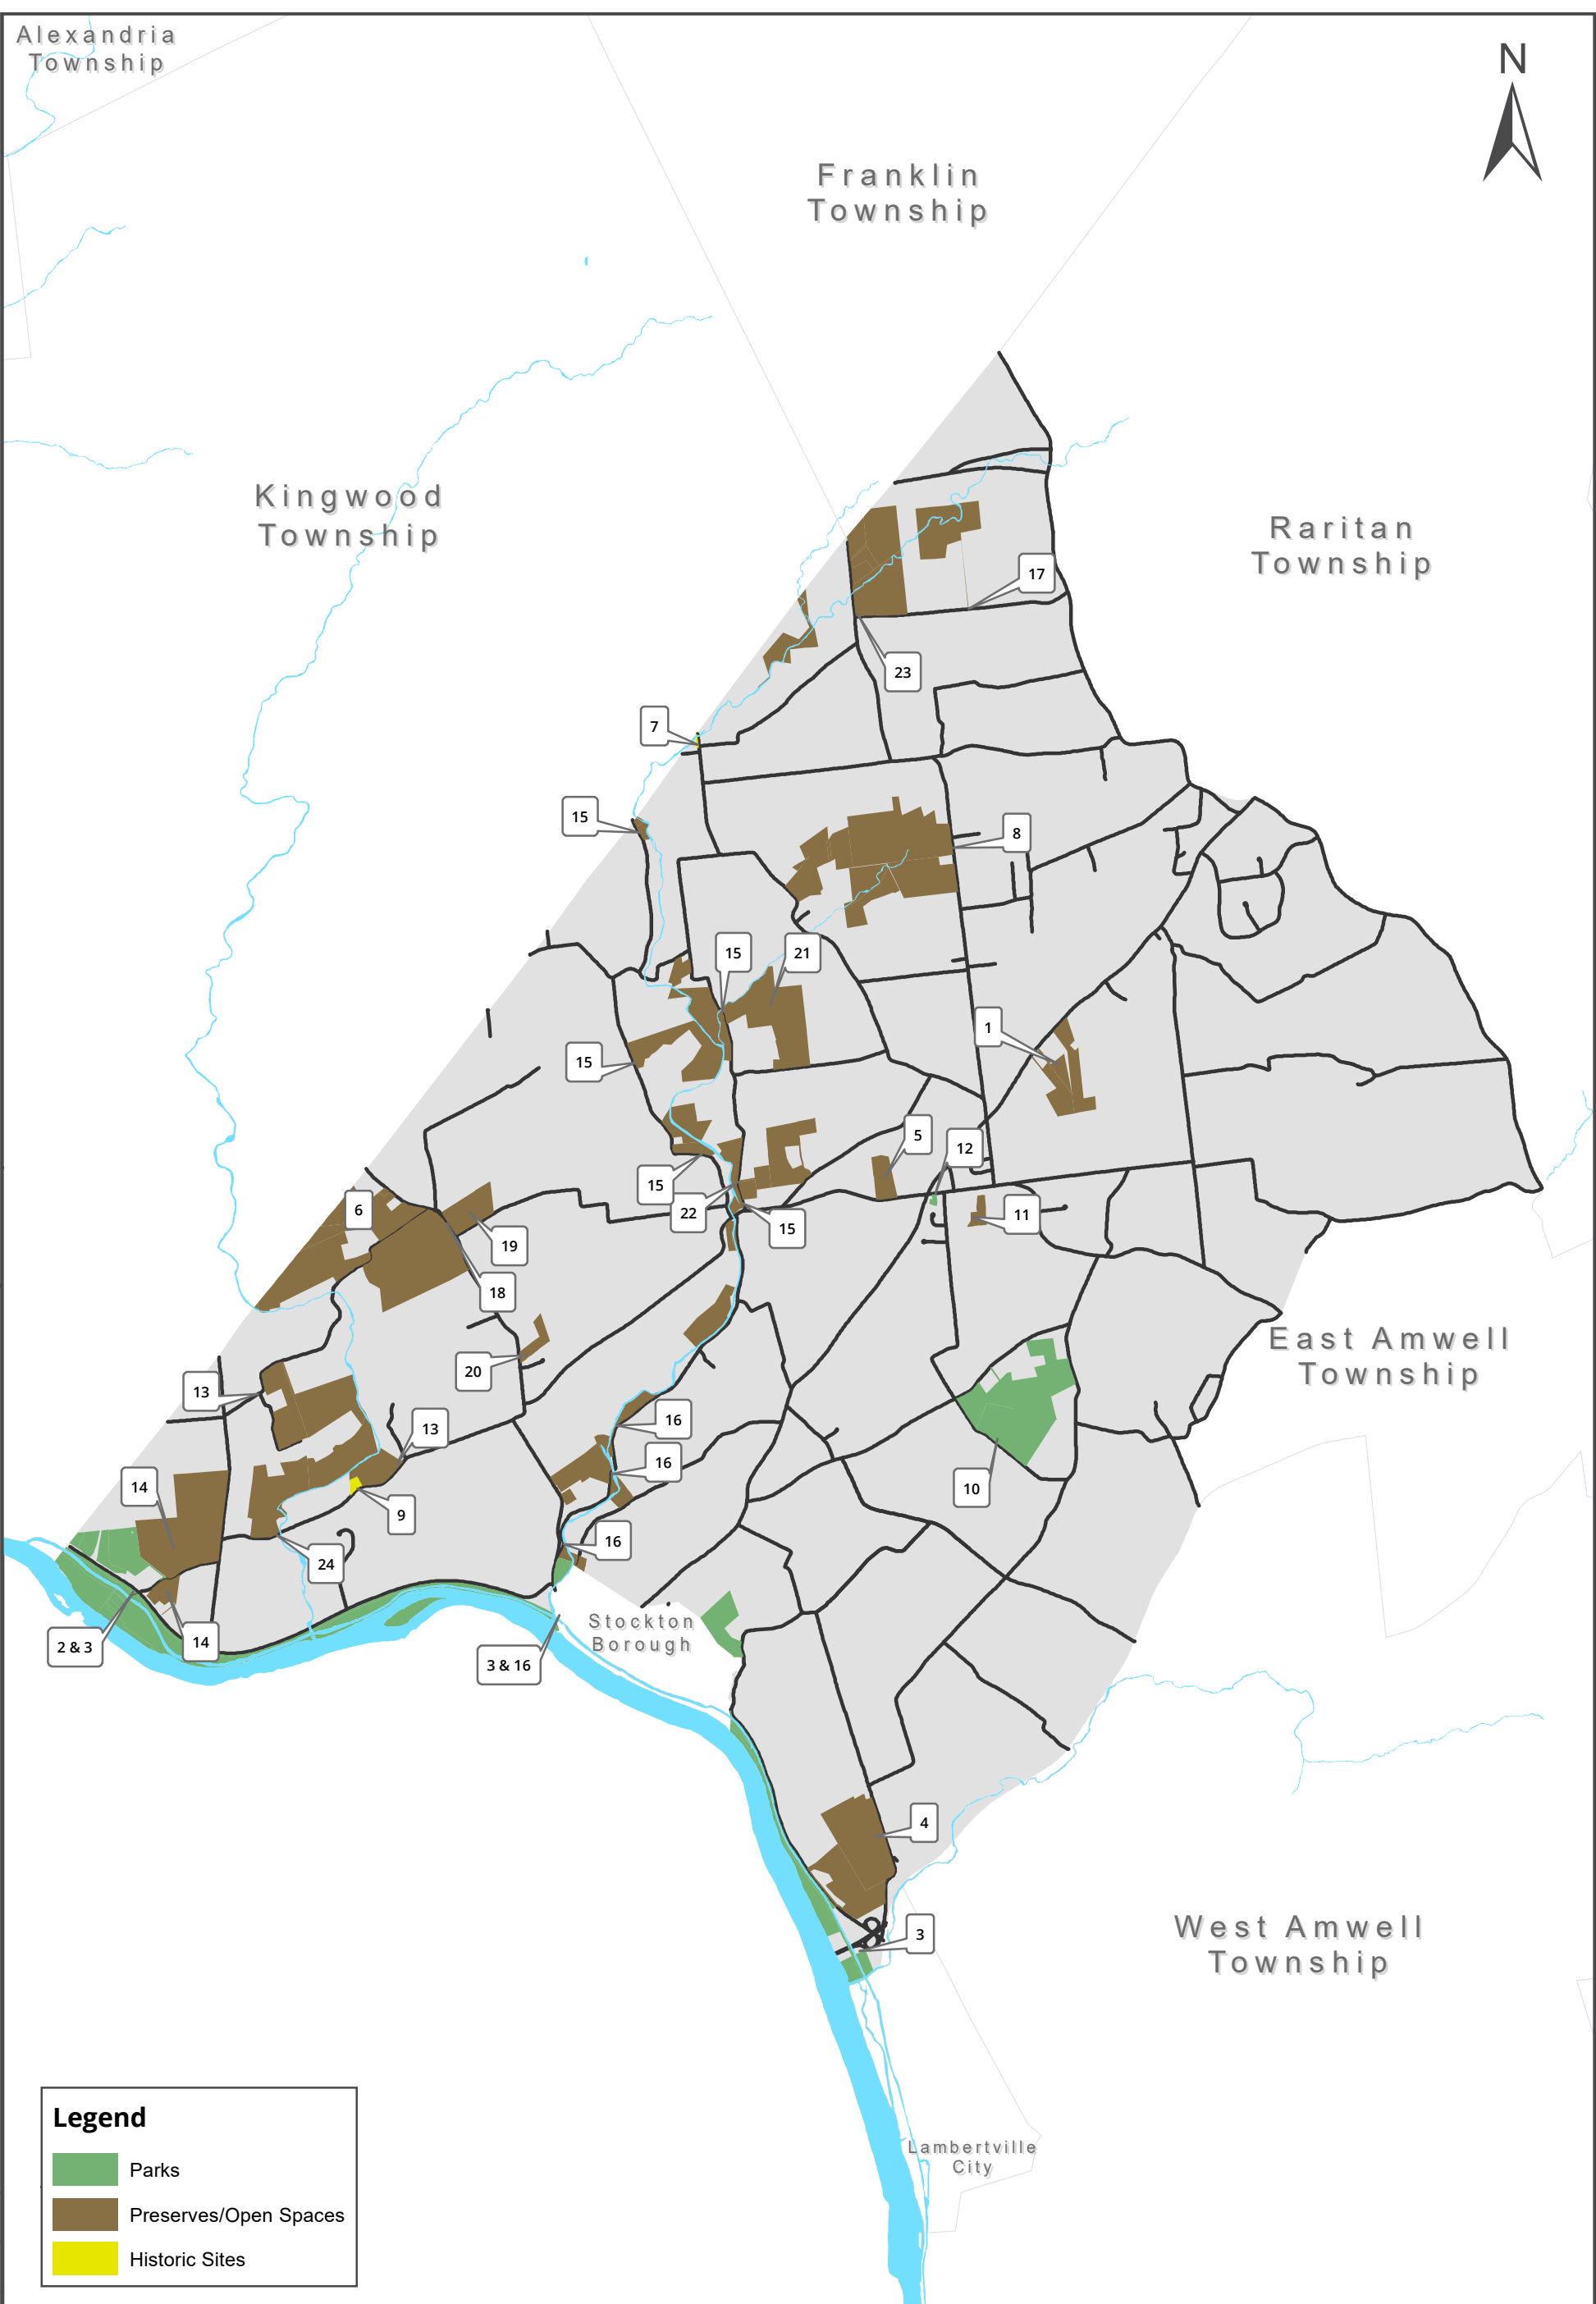

Alexandria Township

Franklin Township

Kingwood Township

Raritan Township

East Amwell Township

Stockton Borough

West Amwell Township

Lambertville City

**Legend**

-  Parks
-  Preserves/Open Spaces
-  Historic Sites

Overview Map  
**Public Access Open Spaces**

Township of Delaware  
 Hunterdon County, New Jersey

April 21, 2024  
 Project No.: DPB-0027

C:\Users\ndickerson\OneDrive - Colliers Engineering & Design\Desktop\240421\_nad\_os\_map.mxd

THIS MAP WAS DEVELOPED USING HUNTERDON COUNTY AND NJDEP DIGITAL DATA. THIS SECONDARY PRODUCT HAS NOT BEEN VERIFIED AND IS NOT COUNTY OR STATE AUTHORIZED. THIS MAP WAS PREPARED USING PROPERTIES AND GPS COORDINATES PROVIDED BY THE TOWNSHIP'S OPEN SPACE COMMITTEE; COLLIERS ENGINEERING & DESIGN DID NOT CONDUCT ANY FIELD VISITS OR REVIEW RECORDS TO CONFIRM OWNERSHIP OR ACCESS.